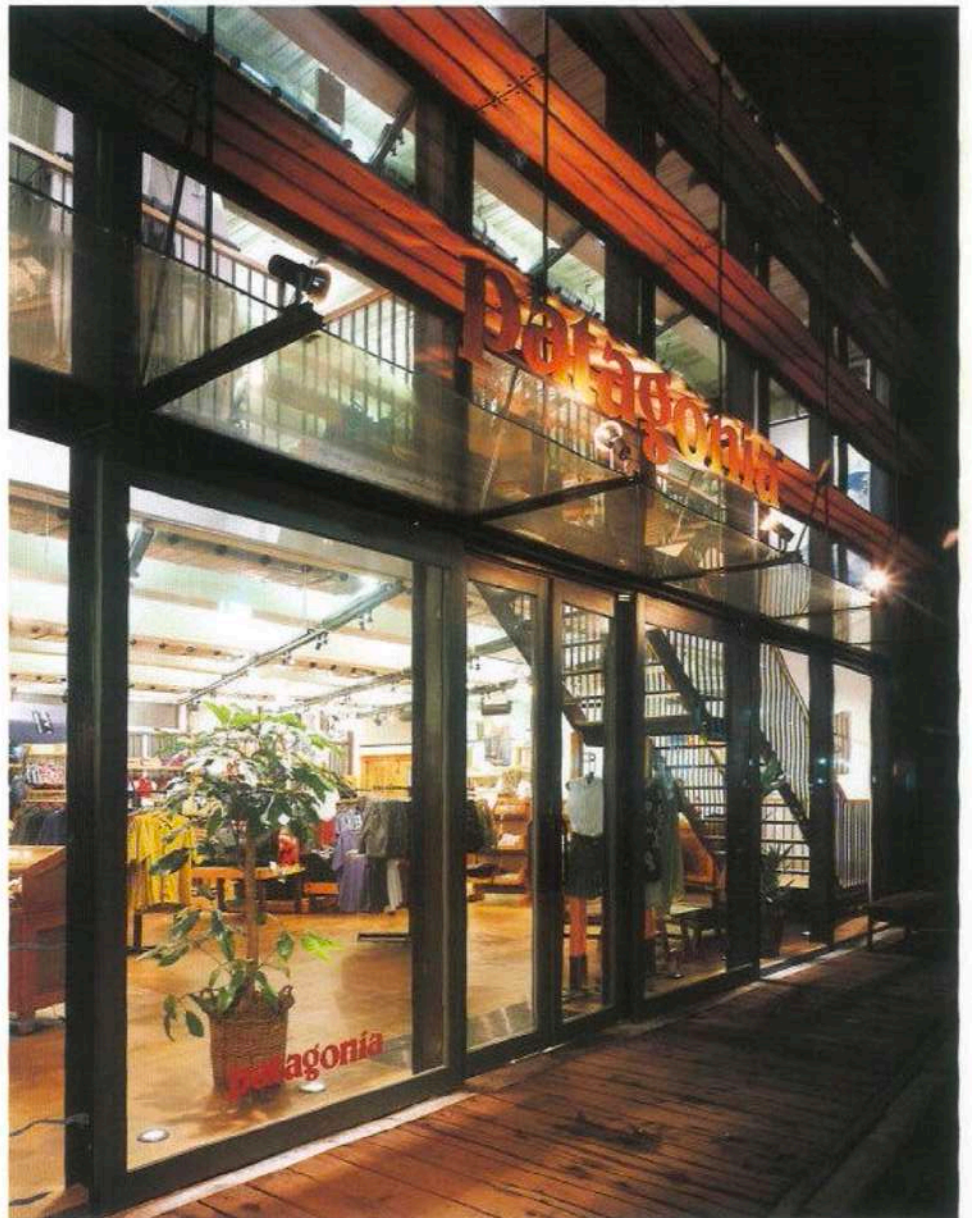

patagonia

place : Jingumae, Tokyo
 date of completion : Mar. 1998
 producer : Hamano Institute
 architectural design & supervision :
 Architecture Workshop
 store design : Patagonia
 consultation : Ken Tanaka Studio,
 Gyobu Design
 store fixture : Briggs and Sons
 construction : Shin Kensetsu
 client : Patagonia
 photograph : Okumura Koji