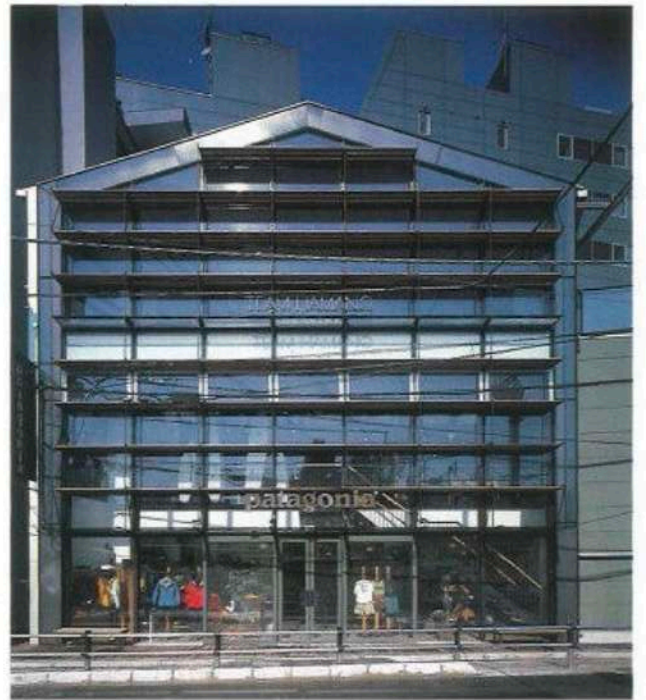

405

404-406

パタゴニア

所在地：東京・神宮前
完成年月：1998年3月
企画、プロデュース：浜野総合研究所
建築設計監理：
北山 恒+アーキテクチャーワークショップ
ストアデザイン：Patagonia
コンサルタント：Ken Tanaka Studio、
刑部デザイン事務所
什器製作：Briggs and Sons
施工：辰建設
クライアント：パタゴニア
撮影：奥村浩司

patagonia

place : Jingumae, Tokyo
date of completion : Mar. 1998
producer : Hamano Institute
architectural design & supervision :
Architecture Workshop
store design : Patagonia
consultation : Ken Tanaka Studio,
Gyobu Design
store fixture : Briggs and Sons
construction : Shin Kensetsu
client : Patagonia
photograph : Okumura Koji