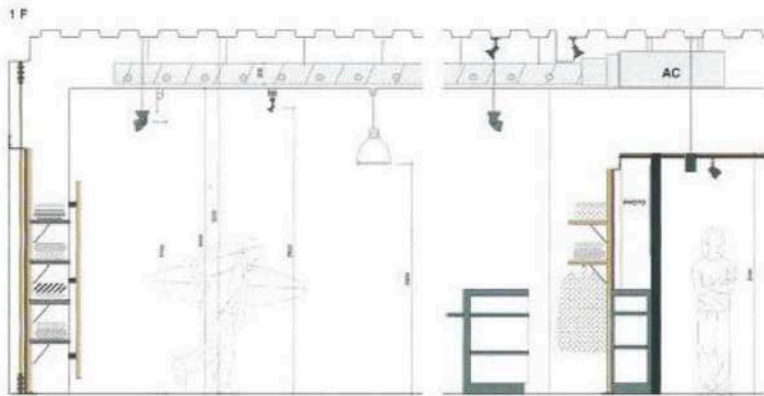

404

405

404-406

パタゴニア

所在地：東京・神宮前
完成年月：1998年3月
企画、プロデュース：浜野総合研究所
建築設計監理：
北山 恒+アーキテクチャーワークショップ
ストアデザイン：Patagonia
コンサルタント：Ken Tanaka Studio、
刑部デザイン事務所
什器製作：Briggs and Sons
施工：辰建設
クライアント：パタゴニア
撮影：奥村浩司

patagonia

place : Jingumae, Tokyo
date of completion : Mar. 1998
producer : Hamano Institute
architectural design & supervision :
Architecture Workshop
store design : Patagonia
consultation : Ken Tanaka Studio,
Gyobu Design
store fixture : Briggs and Sons
construction : Shin Kensetsu
client : Patagonia
photograph : Okumura Koji

406